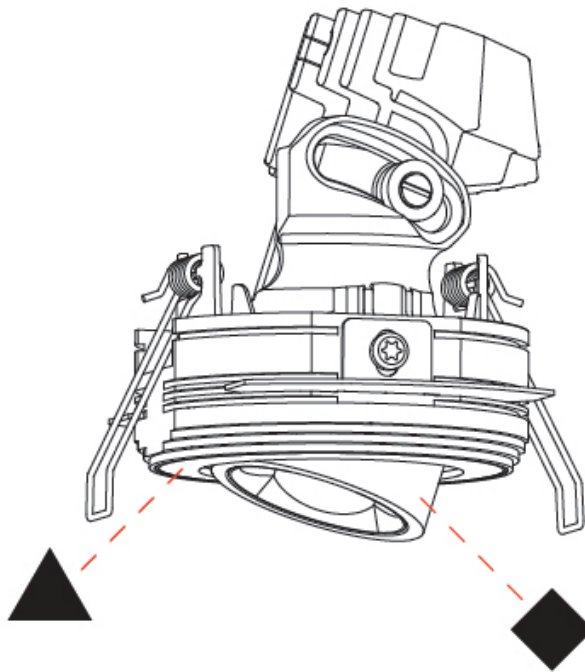

OIKO PRO ROUND ADJUSTABLE TRIMLESS

A35817-

PROJECT _____

TYPE _____

SPECIFIER _____

QUANTITY _____

DATE _____

A