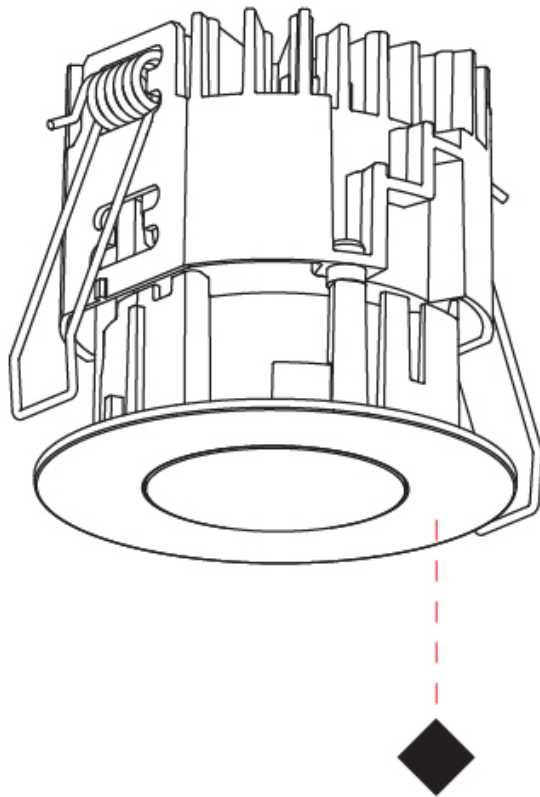

OIKO PRO ROUND FIXED RECESSED

A35870-

PROJECT

TYPE

SPECIFIER

QUANTITY

DATE

A