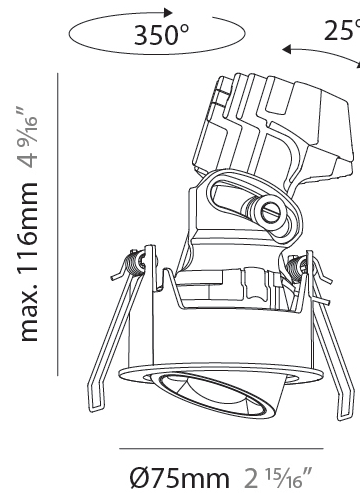

GENERAL

Series: Oiko Pro Round
Subseries: Oiko Pro Round Adjustable
Brand: Prolicht
Division: Architectural
Mounting Type: Recessed
Mounting Location: Ceiling
Subcategory: Downlight

PHYSICAL

Shape: Round
Diameter (mm): 75
Diameter (in): 2 ¹⁵/₁₆
Height (mm): 112
Height (in): 4 ⁷/₁₆
Ceiling Thickness (mm): 1 - 25
Ceiling Thickness (in): 1/16 - 1 3/16
Min. Recessing Depth (mm): 120
Min. Recessing Depth (in): 4 ³/₄
Light Distribution: Direct
Weight (kg): 0.276
Fixture Finish: SSR / BKV / CWI / CRY / HAB / UFT / ITA / RUA / FTG / MYG / LOD / PUS / FRO / FUP / KIA / POP / BLS / SPG / MEY / GOH / GUM / CHC / COM / ABZ / JAG / OBR / MOS / ROR
Fixture Material: Aluminum Die Cast
Cut-out Measurements: D. 86mm / 3 3/8"

ELECTRICAL

Lamp Type: LED (Zhaga Standard)
Input Wattage (W): 16
Total Output Wattage (W): 14.6
Dimming: Tri-Mode (Non-Dimming and Phase Dimming (120Vac only) and 0-10V Dimming)
Driver Included: No
Driver Location: Recessed Housing
Driver Type: Constant Current - Universal
Driver Class: Class 2
Input Voltage (V): 120 - 277
Constant Current (MA): 350

LED

Number of LEDs: 1
Color Temperature (°K): 2700 / 3000 / 3500 / 4000
Max. Delivered Lumen (lm): 1067 / 1150 / 1217 / 1220
Nominal Lumen (lm): 1393 / 1501 / 1589 / 1592
CRI: >90 CRI
Lamp Life (hrs): 50000

OPTICAL

Reflector°: 14
Adjustability: Rotational 350° / Tilt 25°

RATINGS AND CERTIFICATIONS

Certified By: Certified for North American Standards
IP rating: IP20