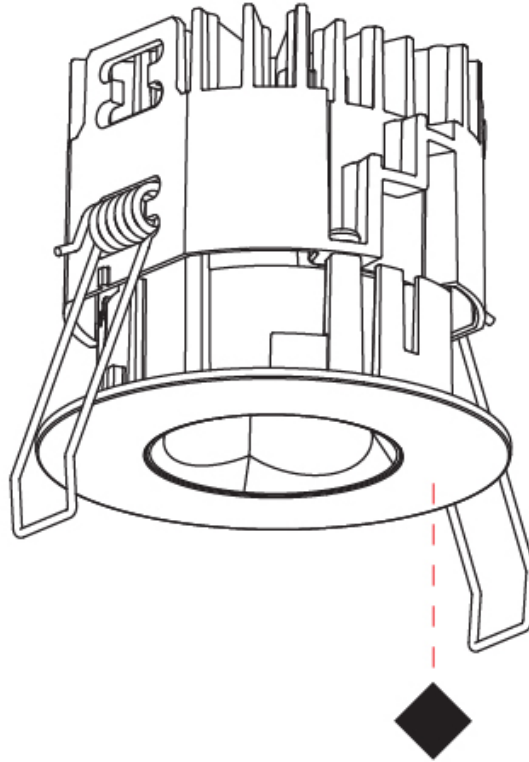

OIKO PRO ROUND FIXED RECESSED

A35866-

PROJECT _____

TYPE _____

SPECIFIER _____

QUANTITY _____

DATE _____