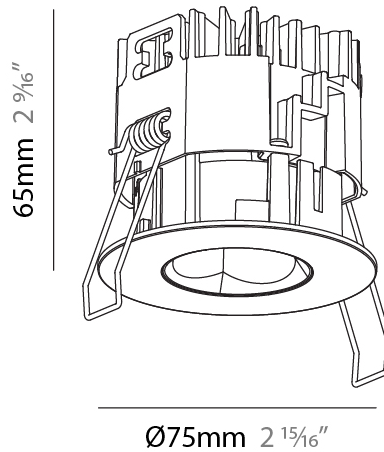

PHYSICAL

Shape: Round
Diameter (mm): 75
Diameter (in): 2 15/16
Height (mm): 65
Height (in): 2 9/16
Ceiling Thickness (mm): 1 - 25
Ceiling Thickness (in): 1/16 - 1 3/16
Min. Recessing Depth (mm): 70
Min. Recessing Depth (in): 2 3/4
Light Distribution: Direct
Diffuser: Lens Pack - Spread Lens / Linear Spread Lens / Honeycomb Louver
Fixture Finish: SSR / BKV / CWI / CRY / HAB / UFT / ITA / RUA / FTG / MYG / LOD / PUS / FRO / FUP / KIA / POP / BLS / SPG / MEY / GOH / GUM / CHC / COM / ABZ / JAG / OBR / MOS / ROR
Fixture Material: Aluminum Die Cast
Cut-out Measurements: 68mm / 2 11/16" Diameter

ELECTRICAL

Lamp Type: LED (Zhaga Standard)
Input Wattage (W): 15
Total Output Wattage (W): 13.6
Dimming: Tri-Mode (Non-Dimming and Phase Dimming (120Vac only) and 0-10V Dimming)
Driver Included: No
Driver Location: Recessed Housing
Driver Type: Constant Current - Universal
Driver Class: Class 2
Housing: See Components
Input Voltage (V): 120 - 277
Constant Current (MA): 350

LED

Color Temperature (°K): 2700 / 3000 / 3500 / 4000
Max. Delivered Lumen (lm): 1295 / 1377 / 1442 / 1455
Nominal Lumen (lm): 1566 / 1665 / 1743 / 1759
CRI: >90 CRI
Lamp Life (hrs): 50000

OPTICAL

Reflector: 34
Adjustability: Fixed

RATINGS AND CERTIFICATIONS

Certified By: Certified for North American Standards
IP rating: IP20