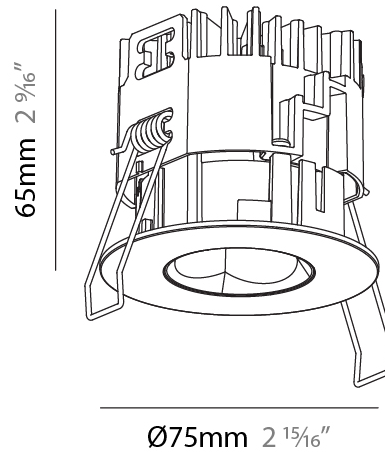

PHYSICAL

Shape: Round
Diameter (mm): 75
Diameter (in): 2 ¹⁵/₁₆
Height (mm): 65
Height (in): 2 ⁹/₁₆
Ceiling Thickness (mm): 1 - 25
Ceiling Thickness (in): 1/16 - 1 3/16
Min. Recessing Depth (mm): 70
Min. Recessing Depth (in): 2 ³/₄
Light Distribution: Direct
Diffuser: Lens Pack - Spread Lens / Linear Spread Lens / Honeycomb Louver
Fixture Finish: SSR / BKV / CWI / CRY / HAB / UFT / ITA / RUA / FTG / MYG / LOD / PUS / FRO / FUP / KIA / POP / BLS / SPG / MEY / GOH / GUM / CHC / COM / ABZ / JAG / OBR / MOS / ROR
Fixture Material: Aluminum Die Cast
Cut-out Measurements: 68mm / 2 11/16" Diameter

ELECTRICAL

Lamp Type: LED (Zhaga Standard)
Input Wattage (W): 16
Total Output Wattage (W): 14.6
Dimming: Tri-Mode (Non-Dimming and Phase Dimming (120Vac only) and 0-10V Dimming)
Driver Included: No
Driver Location: Recessed Housing
Driver Type: Constant Current - Universal
Driver Class: Class 2
Housing: See Components
Input Voltage (V): 120 - 277
Constant Current (MA): 350

LED

Color Temperature (°K): 2700 / 3000 / 3500 / 4000
Max. Delivered Lumen (lm): 1067 / 1150 / 1217 / 1220
Nominal Lumen (lm): 1393 / 1501 / 1589 / 1592
CRI: >90 CRI
Lamp Life (hrs): 50000

OPTICAL

Reflector°: 14
Adjustability: Fixed

RATINGS AND CERTIFICATIONS

Certified By: Certified for North American Standards
IP rating: IP44